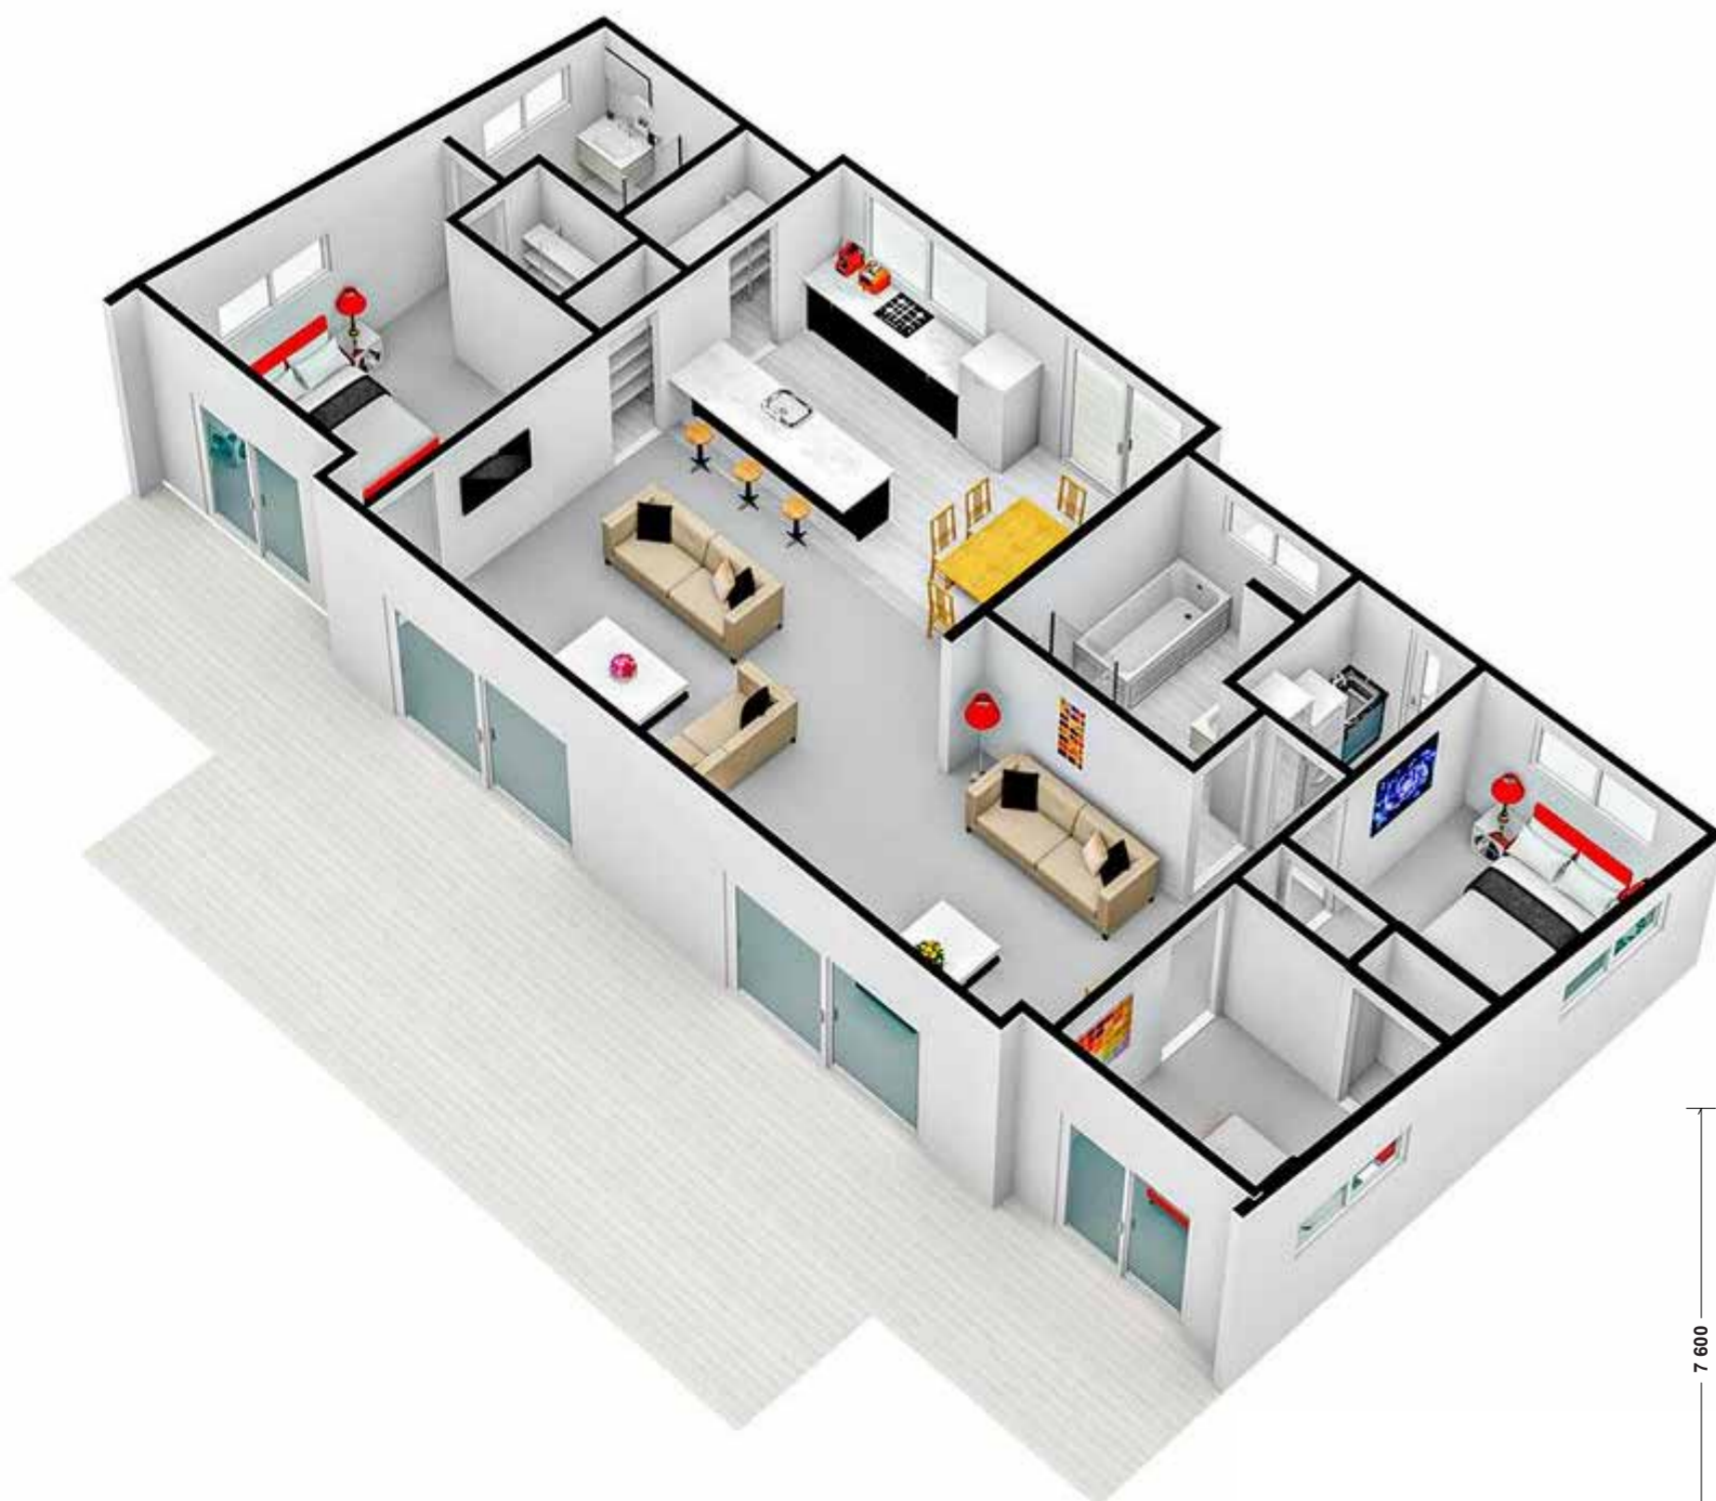

LIFESTYLE RANGE

HAVANA

Floorplan is a representation of room and property layout only.
Flooring and furnishings are purely for marketing purposes.

Specification

	3
	2
	2

Size	16.8m x 7.6m
Floor Area	128m ² approx