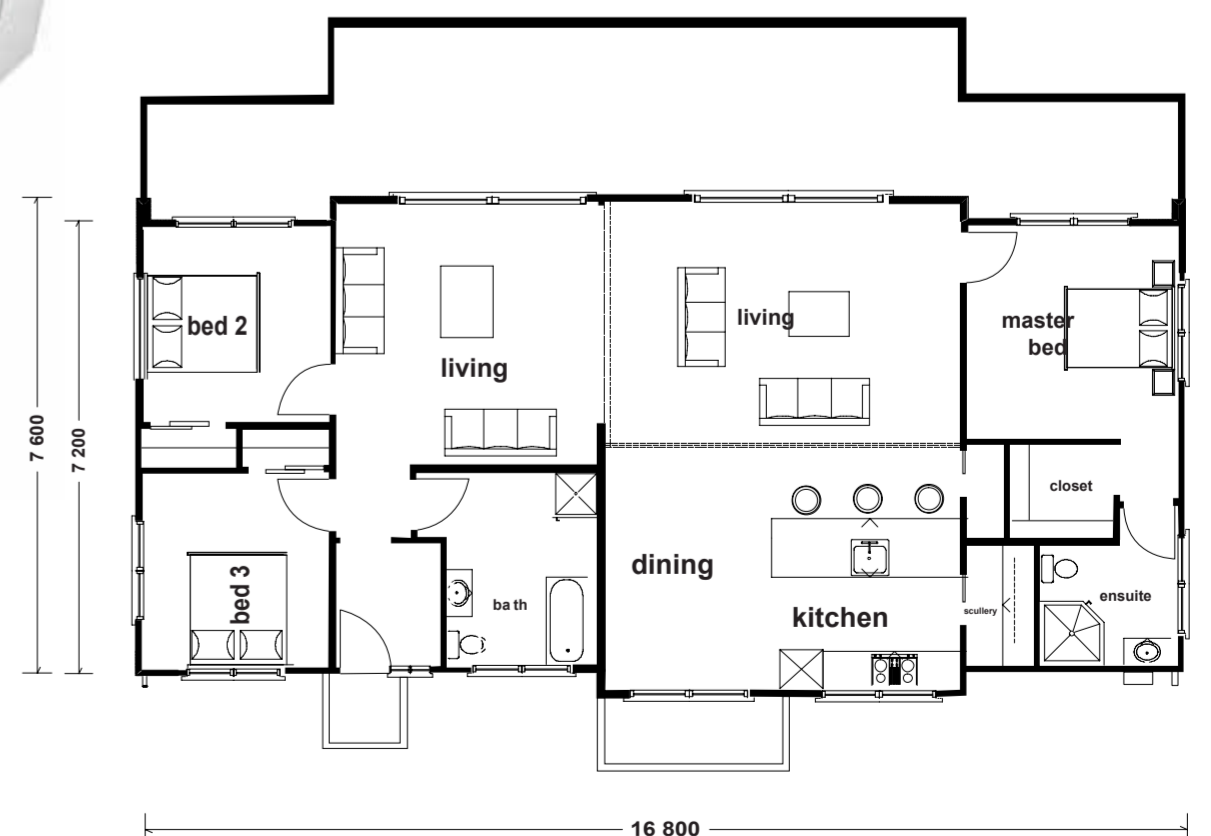

LIFESTYLE RANGE

HAVANA

Floorplan is a representation of room and property layout only.
Flooring and furnishings are purely for marketing purposes.

Specification

	3
	2
	2

Size	16.8m x 7.6m
Floor Area	128m ² approx