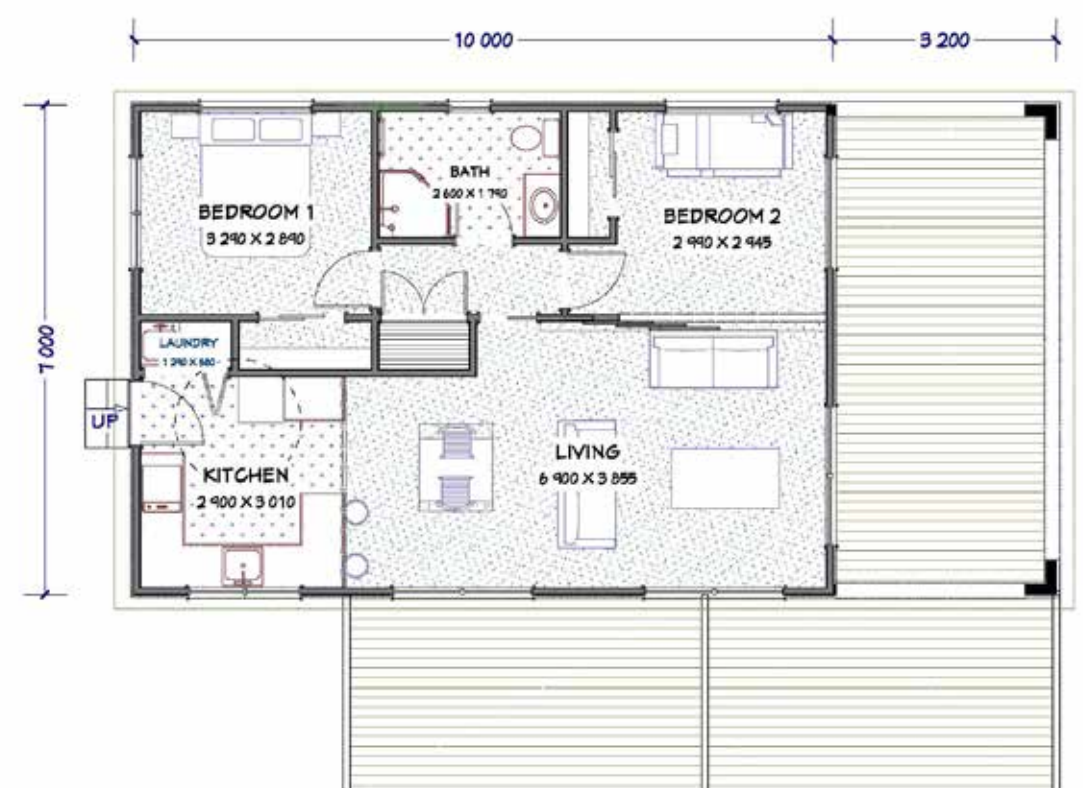

LIFESTYLE RANGE

PORTO

Specification

2

1

1

Size 10m x 7m | 3.2m x 7m

Floor Area 92.4m² approx