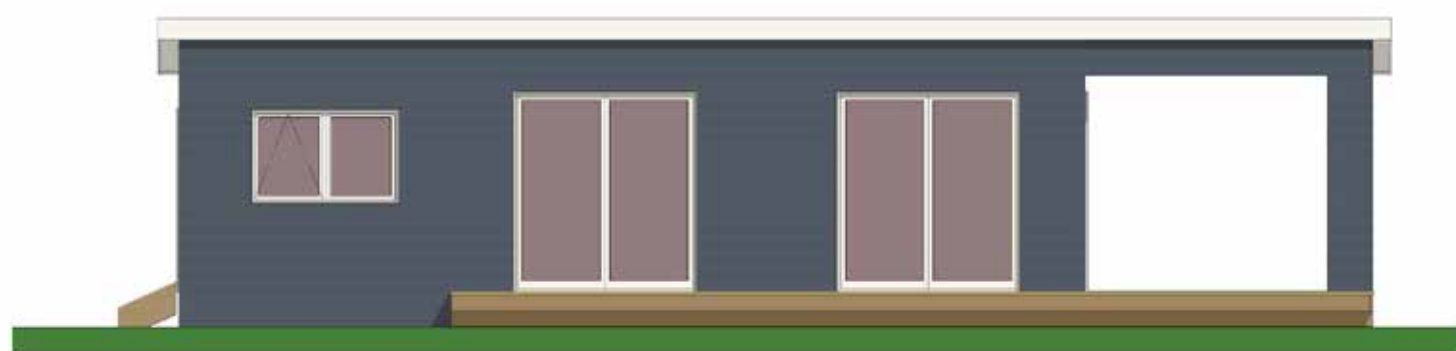

LIFESTYLE RANGE

PORTO

Specification

2

1

1

Size 10m x 7m | 3.2m x 7m

Floor Area 92.4m² approx