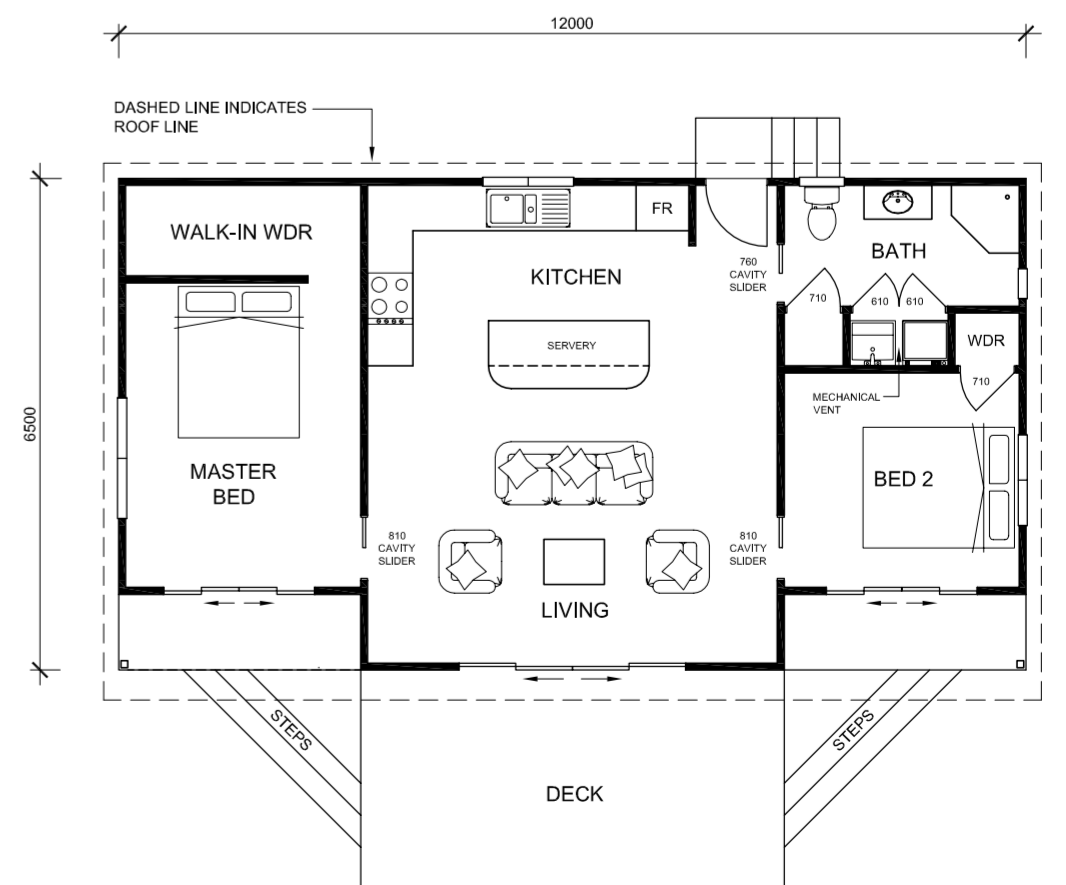

Specification

2

1

1

Size 12m x 6.5m

Floor Area 70m² approx