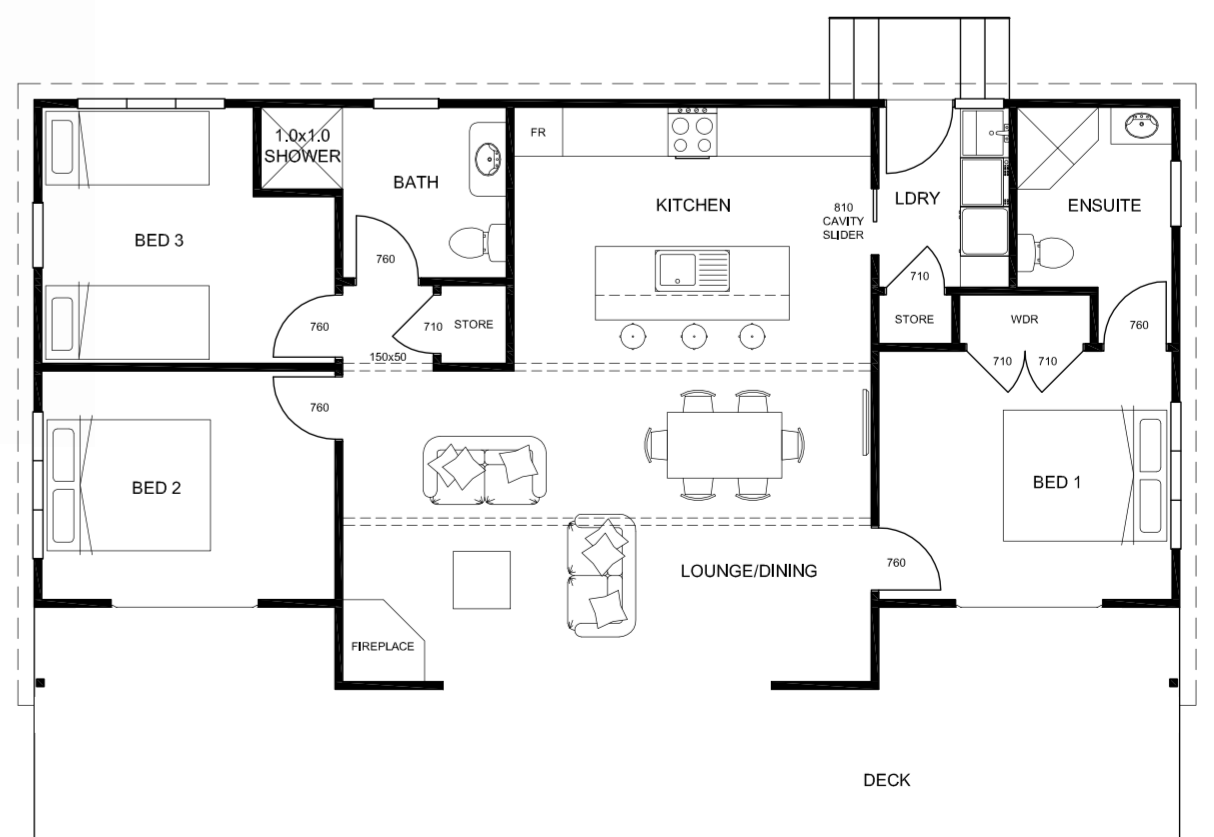

LIFESTYLE RANGE

SNOWMASS

Specification

3

2

1

Size 14m x 7.2m

Floor Area 100m² approx

Floorplan is a representation of room and property layout only.
Flooring and furnishings are purely for marketing purposes.

Leisurecom
HOMES

07 823 5951
info@leisurecom.co.nz www.leisurecom.co.nz
215 Hannon Road RD1, Hautapu, Cambridge
P.O. Box 643, Cambridge